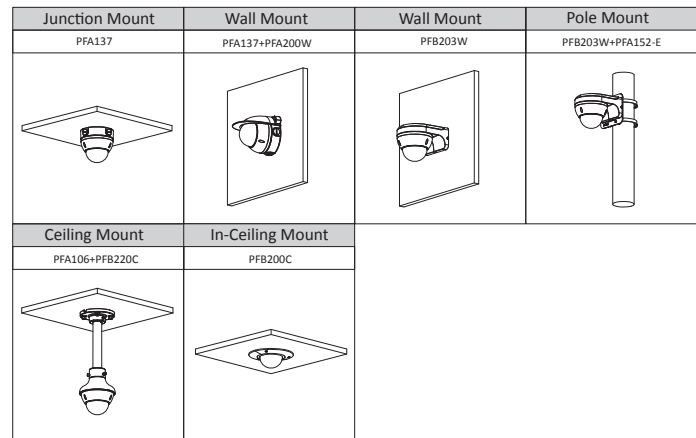

Structure

Casing	Metal
Dimensions	Φ122 mm × 88.9 mm (Φ4.80" × 3.50")
Net Weight	0.47 kg (1.04 lb)
Gross Weight	0.63 kg (1.39 lb)

Ordering Information

Type	Part Number	Description
4MP Camera	DH-IPC-HDBW2431RP-ZS-S2	4MP WDR IR Dome Network Camera,PAL
	DH-IPC-HDBW2431RN-ZS-S2	4MP WDR IR Dome Network Camera,NTSC
Accessories (optional)	PFA137	Junction Box
	PFB203W	Wall Mount
	PFA152-E	Pole Mount
	PFA200W	Rain Shade
	PFA106	Mount Adapter
	PFB220C	Ceiling Mount
	PFB200C	In-Ceiling Mount
	PFM321D	DC12V1A Power Adapter
	LR1002-1ET/1EC	Single-port Long Reach Ethernet over Coax Extender
	PFM900-E	Integrated Mount Tester
	PFM114	TLC SD Card