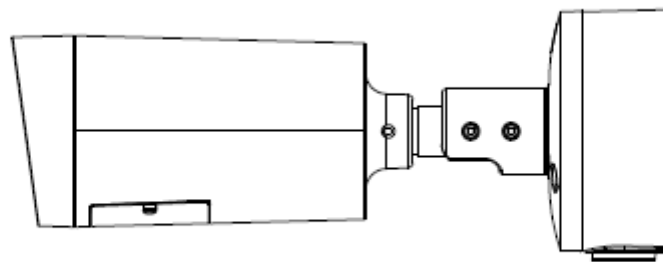

Dahua Technology Co., Ltd.

1199 BinAn Road, Binjiang District, Hangzhou, China

Tel: +86-571-87688883

Fax: +86-571-87688815

Email: overseas@dahuatech.com

www.dahuasecurity.com

*Design and specifications are subject to change without notice.

© 2014 Dahua Technology Co., Ltd.