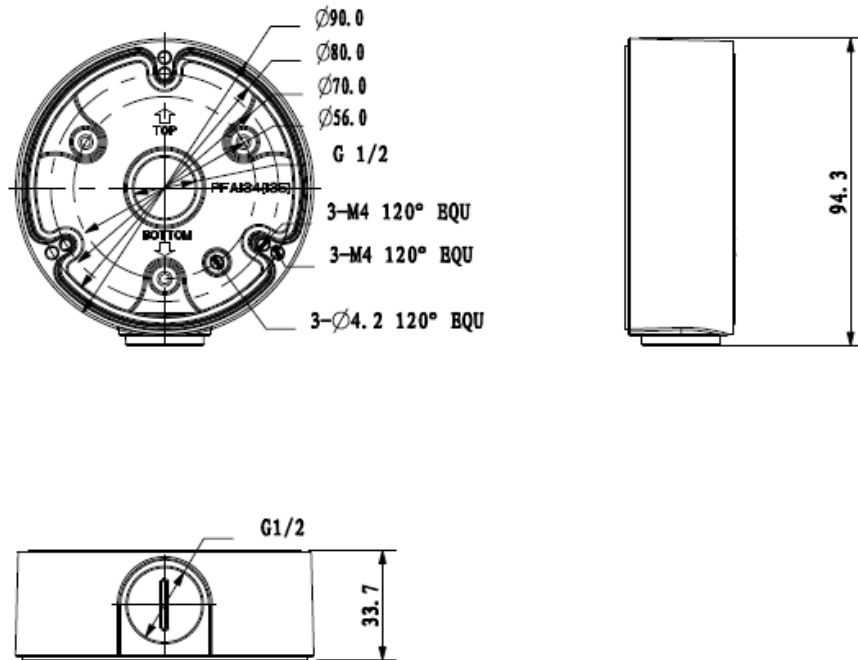

PFA135

Water-proof Junction Box

Features

- Material: Aluminum
- Junction Box
- Neat & Integrated design

Specifications

Model	PFA135
General	
Material	Aluminum
Dimension	φ90x33.7mm
Inch Thread	M20(G1/2")
Operating Temperature	-40°C ~60°C
Humidity	0~90% RH
Load Bearing	1.0Kg
Weight	0.14Kg
Color	White
Applicable Model	Please see "Accessory Selection"

PFA135

Dimensions (mm)

Application

Dahua Technology Co., Ltd.

1199 BinAn Road, Binjiang District, Hangzhou, China

Tel: +86-571-87688883

Fax: +86-571-87688815

Email: overseas@dahuatech.com